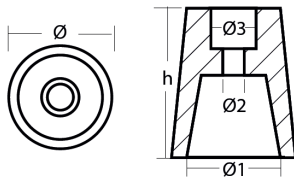

TECNOSEAL FOUNDRY s.r.l
Via Senese, 193
58100 Grosseto
ITALY
www.tecnoseal.it

Headquarters
Tel. +39 0564 453792

Commerciale Italia
Tel. +39 0564 465483
nautica.italia@tecnoseal.it

Export department
Tel. +39 0564 453917
sales@tecnoseal.com

TECNOSEAL MARINE ANODES USA
2070 NW29th St. - Oakland Park
Fort Lauderdale, FL 33311 - USA
Tel: +1 (954) 874.6309
info@tecnoseal-usa.com
www.tecnoseal-usa.com

TECNOSEAL UK LTD
Unit 5, Crosshouse Centre
The Crosshouse Road
Southampton - SO14 5GZ - UK
Tel: +44 (0) 2380 338941
sales@tecnoseal.co.uk
www.tecnoseal.co.uk

TECNOSEAL NL B.V.
Moerbeij 2b
3371 NZ
Hardinxveld-Giessendam
NETHERLANDS
Tel. +31 (0) 85 486 1999
sales@tecnoseal.nl
www.tecnoseal.nl

00405AL

Radice - Serie Anode only - conical type

AL Aluminium Brand: Radice

Radice propeller anode conical type

Product technical specification

COD	kg	lbs		h	Ø	Ø1	Ø2	Ø3	Ø shaft
00405AL	0.46	1.02	mm	84	72	57	11	22	Ø 50
			inch	3.31	2.83	2.24	0.43	0.87	

Main features

Catalog page:

Other notes: Anode replacement only

Other information

Barcode: 8052530700129

Boat type: various

Specific: Fixed pitch propeller