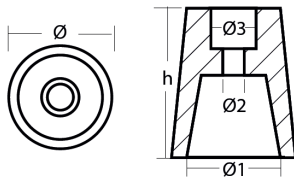

TECNOSEAL FOUNDRY s.r.l
Via Senese, 193
58100 Grosseto
ITALY
www.tecnoseal.it

Headquarters
Tel. +39 0564 453792

Commerciale Italia
Tel. +39 0564 465483
nautica.italia@tecnoseal.it

Export department
Tel. +39 0564 453917
sales@tecnoseal.com

TECNOSEAL MARINE ANODES USA
2070 NW29th St. - Oakland Park
Fort Lauderdale, FL 33311 - USA
Tel: +1 (954) 874.6309
info@tecnoseal-usa.com
www.tecnoseal-usa.com

TECNOSEAL UK LTD
Unit 5, Crosshouse Centre
The Crosshouse Road
Southampton - SO14 5GZ - UK
Tel: +44 (0) 2380 338941
sales@tecnoseal.co.uk
www.tecnoseal.co.uk

TECNOSEAL NL B.V.
Moerbeij 2b
3371 NZ
Hardinxveld-Giessendam
NETHERLANDS
Tel. +31 (0) 85 486 1999
sales@tecnoseal.nl
www.tecnoseal.nl

00406AL

Radice - Serie Anode only - conical type

AL Aluminium Brand: Radice

Radice propeller anode conical type

Product technical specification

COD	kg	lbs		h	Ø	Ø1	Ø2	Ø3	Ø shaft
00406AL	0.43	0.93	mm inch	86 3.39	75 2.95	65 2.56	11 0.43	29 1.14	Ø 55

Main features

Catalog page:

Other notes: Anode replacement only

Other information

Barcode: 8052530700136

Boat type: various

Specific: Fixed pitch propeller