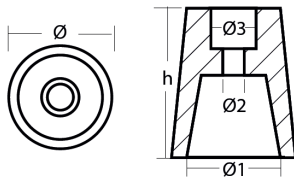

TECNOSEAL FOUNDRY s.r.l
Via Senese, 193
58100 Grosseto
ITALY
www.tecnoseal.it

Headquarters
Tel. +39 0564 453792

Commerciale Italia
Tel. +39 0564 465483
nautica.italia@tecnoseal.it

Export department
Tel. +39 0564 453917
sales@tecnoseal.com

TECNOSEAL MARINE ANODES USA
2070 NW29th St. - Oakland Park
Fort Lauderdale, FL 33311 - USA
Tel: +1 (954) 874.6309
info@tecnoseal-usa.com
www.tecnoseal-usa.com

TECNOSEAL UK LTD
Unit 5, Crosshouse Centre
The Crosshouse Road
Southampton - SO14 5GZ - UK
Tel: +44 (0) 2380 338941
sales@tecnoseal.co.uk
www.tecnoseal.co.uk

TECNOSEAL NL B.V.
Moerbeij 2b
3371 NZ
Hardinxveld-Giessendam
NETHERLANDS
Tel. +31 (0) 85 486 1999
sales@tecnoseal.nl
www.tecnoseal.nl

00407AL

Radice - Serie Anode only - conical type

AL Aluminium Brand: Radice

Radice propeller anode conical type

Product technical specification

COD	kg	lbs		h	Ø	Ø1	Ø2	Ø3	Ø shaft
00407AL	0.72	1.58	mm inch	98 3.86	83 3.27	71 2.80	11 0.43	22 0.87	Ø 60

Main features

Catalog page:

Other notes: Anode replacement only

Other information

Barcode: 8052530700143

Boat type: various

Specific: Fixed pitch propeller