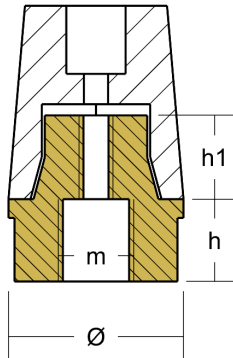

00412E/XC

Radice - Serie Complete - hexagonal type

ZN Zinc Brand: Radice

Radice propeller anode hexagonal type

Product technical specification

COD	kg	lbs		h	h1	Ø	m	Ø shaft
00412E/XC	0.75	1.65	mm inch	27 1.06	24 0.94	50 1.97	Ø10 0,39"	Ø 35

Main features

Catalog page:

Other notes: Complete with out of standard plug

Other information

Barcode: 8059617811440

Boat type: various

Specific: Fixed pitch propeller