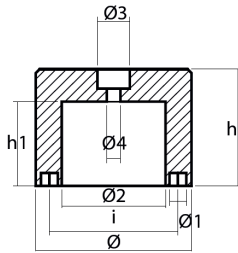

00438

Riva - Serie Propeller anode

ZN Zinc Brand: Riva

Riva propeller anode
Riva Opera

Product technical specification

COD	kg	lbs		h	h1	i	Ø	Ø1	Ø2	Ø3	Ø4
00438	4.80	10.58	mm	90	65	99	120	13	80	25	10.50
			inch	3.54	2.56	3.90	4.72	0.51	3.15	0.98	0.41

Main features

Catalog page:

Where it is installed: Riva Opera

Sold in the kit:

Other information

Barcode: 8033837068228

Boat type: Yacht & Superyacht

Specific: Super and Mega Yachts