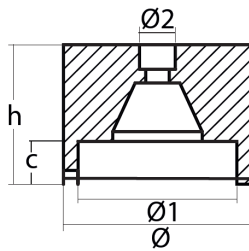

00435-1

Riva - Serie Propeller anode

ZN Zinc Brand: Riva

Riva propeller anode
Riva Ego

Product technical specification

COD	kg	lbs		c	h	Ø	Ø1	Ø2
00435-1	5.000	11.02	mm	8.50	92	116	87	22
			inch	0.33	3.62	4.57	3.43	0.87

Main features

Catalog page:

Where it is installed: Riva Ego

Sold in the kit:

Other information

Barcode: 8052744984766

Boat type: Yacht & Superyacht

Specific: Super and Mega Yachts