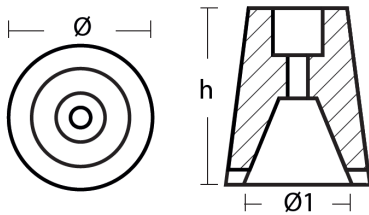

AL Aluminium Brand: Solè Diesel

Solè Diesel propeller anode

Product technical specification

COD	kg	lbs		h	Ø	Ø1	Ø shaft
00400SOLE-1AL	0.05	0.10	mm	39	32	24	25mm
			inch	1.54	1.26	0.94	

Main features

Catalog page: