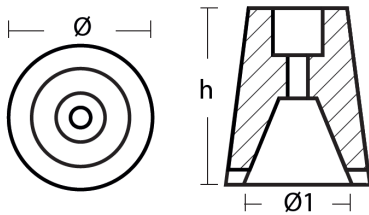

## 00400SOLE-2AL

Solè Diesel - Serie Up to Ø 60 - 65mm / Fino a Ø 60 - 65 mm

**AL** Aluminium Brand: Solè Diesel

Solè Diesel propeller anode

### Product technical specification

COD	kg	lbs		h	Ø	Ø1	Ø shaft
00400SOLE-2AL	0.08	0.18	mm	46	37	26	30mm
			inch	1.81	1.46	1.02	