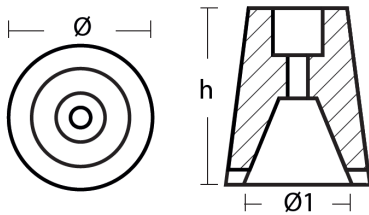

00400SOLE-3AL

Solè Diesel - Serie Up to Ø 60 - 65mm / Fino a Ø 60 - 65 mm

AL Aluminium Brand: Solè Diesel

Solè Diesel propeller anode

Product technical specification

COD	kg	lbs		h	Ø	Ø1	Ø shaft
00400SOLE-3AL	0.15	0.33	mm	60	47	36	
			inch	2.36	1.85	1.42	35-40mm

Main features

Catalog page:

Original code: 40035092

Other information

Barcode: 8059617811600

Boat type: various

Specific: Fixed pitch propeller