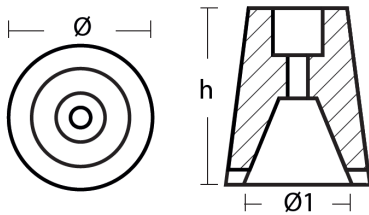

00400SOLE-4AL

Solè Diesel - Serie Up to Ø 60 - 65mm / Fino a Ø 60 - 65 mm

AL Aluminium Brand: Solè Diesel

Solè Diesel propeller anode

Product technical specification

| COD | kg | lbs | | h | Ø | Ø1 | Ø shaft |
|---------------|------|------|------|------|------|------|---------|
| 00400SOLE-4AL | 0.22 | 0.49 | mm | 70 | 55 | 45 | 45-50mm |
| | | | inch | 2.76 | 2.17 | 1.77 | |

Main features

Catalog page:

Original code: 40045092

Other information

Barcode: 8059617811617

Boat type: various

Specific: Fixed pitch propeller