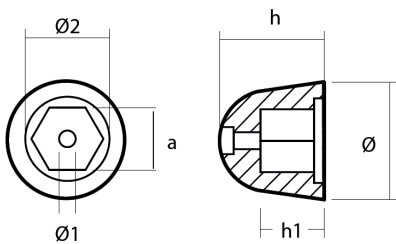

03703

Craftsman Marine - Serie Propeller anode

ZN Zinc Brand: Craftsman Marine

Craftsman Marine propeller nut
Thruster 125

Product technical specification

COD	kg	lbs		a	h	h1	Ø	Ø1	Ø2	Ø3
03703	0.44	0.97	mm	24.50	41	22	60	11.50	34	6.50
			inch	0.96	1.61	0.87	2.36	0.45	1.34	0.26

Main features

Catalog page:

Where it is installed: Thruster 125 / 150 / 170kgf

Original code: BA.250.90007

Sold in the kit:

Other information

Barcode: 8058774837799

Boat type: various

Specific: Thruster anodes