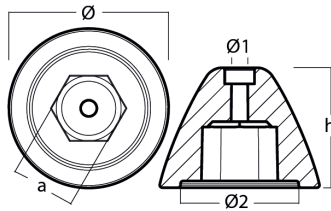

TECNOSEAL FOUNDRY s.r.l
Via Senese, 193
58100 Grosseto
ITALY
www.tecnoseal.it

Headquarters
Tel. +39 0564 453792

Commerciale Italia
Tel. +39 0564 465483
nautica.italia@tecnoseal.it

Export department
Tel. +39 0564 453917
sales@tecnoseal.com

TECNOSEAL MARINE ANODES USA
2070 NW29th St. - Oakland Park
Fort Lauderdale, FL 33311 - USA
Tel: +1 (954) 874.6309
info@tecnoseal-usa.com
www.tecnoseal-usa.com

TECNOSEAL UK LTD
Unit 5, Crosshouse Centre
The Crosshouse Road
Southampton - SO14 5GZ - UK
Tel: +44 (0) 2380 338941
sales@tecnoseal.co.uk
www.tecnoseal.co.uk

TECNOSEAL NL B.V.
Moerbeij 2b
3371 NZ
Hardinxveld-Giessendam
NETHERLANDS
Tel. +31 (0) 85 486 1999
sales@tecnoseal.nl
www.tecnoseal.nl

03608AL

Quick - Serie Propeller anode

AL Aluminium Brand: Quick

Quick propeller nut

Product technical specification

COD	kg	lbs		a	h	Ø	Ø1	Ø2
03608AL	0.22	0.49	mm	27	49	70	6	46
			inch	1.06	1.93	2.76	0.24	1.81

Main features

Catalog page:

Original code: TQ30000 - BTQ300

Other information

Barcode: 8052744986388

Boat type: various

Specific: Thruster anodes