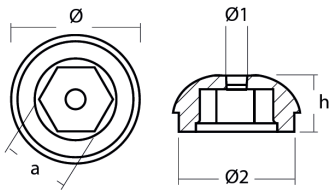

01052

Sidepower - Sleipner - Serie Propeller anode

ZN Zinc Brand: Sidepower - Sleipner

Sleipner propeller nut

Product technical specification

COD	kg	lbs		a	h	Ø	Ø1	Ø2
01052	0.12	0.26	mm	19	20	45	6	40
			inch	0.75	0.79	1.77	0.24	1.57

Main features

Catalog page:

Where it is installed: SP555, SE60/1855, SP75T, SE80/185T, SP95T, SE100/185T

Original code: 71190/51180

Sold in the kit:

Other information

Barcode: 8033837065050

Boat type: various

Specific: Thruster anodes