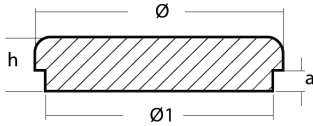

19012-5

DETRA - Serie Propeller anode

ZN Zinc Brand: Detra

Detra propeller anode
Detra series

Product technical specification

COD	kg	lbs		a	h	Ø	Ø1
19012-5	3.35	7.39	mm	18	46	125	105
			inch	0.71	1.81	4.92	4.13

Main features

Catalog page:

Other information

Barcode: 8052744987156

Boat type: Yacht & Superyacht

Specific: Super and Mega Yachts