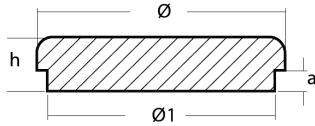

19012-3

Azimut - Benetti - Serie Propeller anode

ZN Zinc Brand: Azimut - Benetti

Detra propeller anode
Detra series

Product technical specification

COD	kg	lbs		a	h	Ø	Ø1
19012-3	4.87	10.74	mm	18	47	143	127
			inch	0.71	1.85	5.63	5.00

Main features

Catalog page:

Where it is installed: Azimut-Benetti

Sold in the kit:

Other notes: Other sizes available on request

Other information

Barcode: 8052744980560

Boat type: Yacht & Superyacht

Specific: Super and Mega Yachts