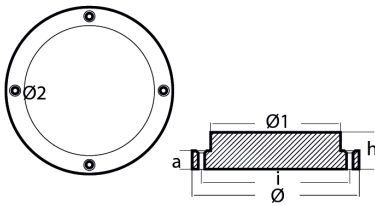

19012-1

Azimut - Benetti - Serie Propeller anode

ZN Zinc Brand: Azimut - Benetti

Azimut-Benetti propeller anode
Detra series

Product technical specification

COD	kg	lbs		a	h	i	Ø	Ø1	Ø2
19012-1	5.80	12.79	mm	20	40	159	180	140	7
			inch	0.79	1.57	6.26	7.09	5.51	0.28

Main features

Catalog page:

Where it is installed: Azimut-Benetti

Sold in the kit:

Other information

Barcode: 8059617811990

Boat type: Yacht & Superyacht

Specific: Super and Mega Yachts