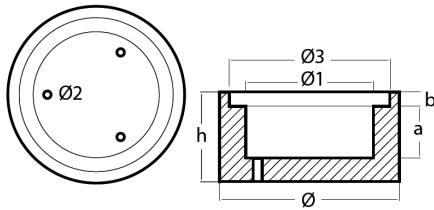

19027-1

San Lorenzo - Serie Propeller anode

ZN Zinc Brand: San Lorenzo

San Lorenzo propeller anode

Product technical specification

COD	kg	lbs		a	b	h	Ø	Ø1	Ø2	Ø3
19027-1	21.50	47.40	mm	75	30	130	241	171	8.50	221
			inch	2.95	1.18	5.12	9.49	6.73	0.33	8.70

Main features

Catalog page:

Other information

Barcode: 8052744982809

Boat type: Yacht & Superyacht

Specific: Super and Mega Yachts