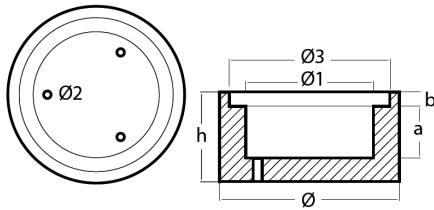

19027

San Lorenzo - Serie Propeller anode

ZN Zinc Brand: San Lorenzo

San Lorenzo propeller anode

Product technical specification

COD	kg	lbs		a	b	h	Ø	Ø1	Ø2	Ø3
19027	16.80	37.04	mm	75	30	130	225	175	8.50	205
			inch	2.95	1.18	5.12	8.86	6.89	0.33	8.07

Main features

Catalog page:

Other information

Barcode: 8059617817022

Boat type: Yacht & Superyacht

Specific: Super and Mega Yachts