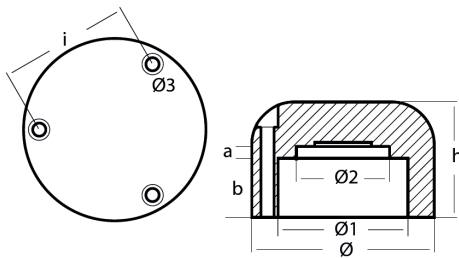

19022

Leopard - Serie Propeller anode

ZN Zinc Brand: Leopard

Leopard propeller anode
Leopard 23

Product technical specification

COD	kg	lbs		a	b	h	i	Ø	Ø1	Ø2	Ø3
19022	1.90	4.19	mm	5	29	60	64	90	64	45	6.50
			inch	0.20	1.14	2.36	2.52	3.54	2.52	1.77	0.26

Main features

Catalog page:

Where it is installed: Leopard 23

Sold in the kit:

Other information

Barcode: 8059617812058

Boat type: Yacht & Superyacht

Specific: Super and Mega Yachts