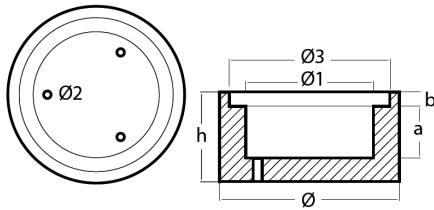

19025

San Lorenzo - Serie Propeller anode

ZN Zinc Brand: San Lorenzo

San Lorenzo propeller anode

Product technical specification

COD	kg	lbs		a	b	h	Ø	Ø1	Ø2	Ø3
19025	7.73	17.04	mm	45	13	75	185	134	8	168
			inch	1.77	0.51	2.95	7.28	5.28	0.31	6.61

Main features

Catalog page:

Other information

Barcode: 8059617812089

Boat type: Yacht & Superyacht

Specific: Super and Mega Yachts