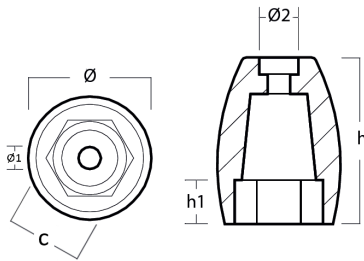

TEC-PNE

USA prop nut - Serie For shaft USA type

ZN Zinc Brand: n/a

USA type propeller nut anode

Product technical specification

COD	kg	lbs		c	h	h1	Ø	Ø1	Ø2
TEC-PNE	0.91	2.01	mm	41	85	23	63	8.50	15
			inch	1.61	3.35	0.91	2.48	0.33	0.59

Main features

Catalog page:

New: not available at the moment

Other information

Barcode: 8052744987217

Boat type: various

Specific: Fixed pitch propeller