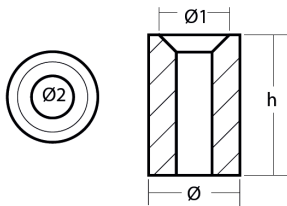

TECNOSEAL FOUNDRY s.r.l
Via Senese, 193
58100 Grosseto
ITALY
www.tecnoseal.it

Headquarters
Tel. +39 0564 453792

Commerciale Italia
Tel. +39 0564 465483
nautica.italia@tecnoseal.it

Export department
Tel. +39 0564 453917
sales@tecnoseal.com

TECNOSEAL MARINE ANODES USA
2070 NW29th St. - Oakland Park
Fort Lauderdale, FL 33311 - USA
Tel: +1 (954) 874.6309
info@tecnoseal-usa.com
www.tecnoseal-usa.com

TECNOSEAL UK LTD
Unit 5, Crosshouse Centre
The Crosshouse Road
Southampton - SO14 5GZ - UK
Tel: +44 (0) 2380 338941
sales@tecnoseal.co.uk
www.tecnoseal.co.uk

TECNOSEAL NL B.V.
Moerbeij 2b
3371 NZ
Hardinxveld-Giessendam
NETHERLANDS
Tel. +31 (0) 85 486 1999
sales@tecnoseal.nl
www.tecnoseal.nl

01163

Yamaha - Serie Yamaha anodes and kit anodes / Anodi e kit anodi Yamaha

ZN Zinc Brand: Yamaha

Yamaha small anode for cylinder crankcase

Product technical specification

COD	kg	lbs		h	Ø	Ø1	Ø2
01163	0.02	0.04	mm	20	13	10	6
			inch	0.79	0.51	0.39	0.24

Main features

Catalog page:

Where it is installed: Yamaha 6-300HP

Original code: 6BT-11325-00, 68T-11325-00

Sold in the kit:

Other information

Barcode: 8059617815936

Boat type: motorboat with outboard

Specific: outboard