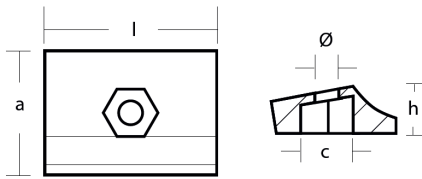

00921

BRP (Omc / Johnson -Evinrude) - Serie Omc anodes and kit anodes / Anodi e kit anodi Omc

ZN Zinc Brand: BRP (Omc / Johnson -Evinrude)

Johnson-Evinrude small plate for engine

Product technical specification

COD	kg	lbs		l	a	c	h	Ø1
00921	0.06	0.13	mm	37	26	10	12	5.50
			inch	1.46	1.02	0.39	0.47	0.22

Main features

Catalog page:

Where it is installed: Johnson/Evinrude 8- 9,9 - 15 HP 4-stroke

Original code: 338635