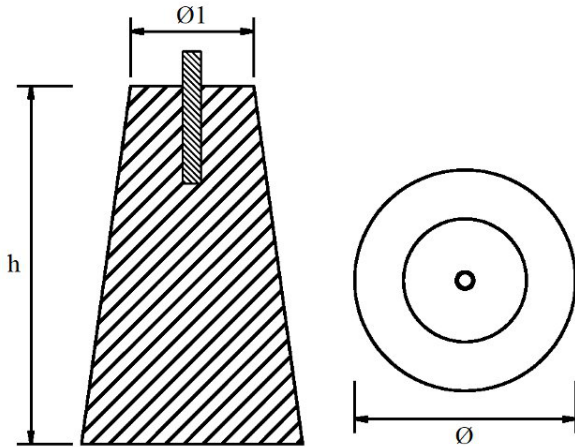

00631

Suspended Anodes - Serie Suspended anodes / Anodi sospesi

AL Aluminium Brand: n/a

Suspended anode

Product technical specification

COD	kg	lbs		h	Ø	Ø1	other info
00631	0.78	1.72	mm inch	106 4.17	80 3.15	52 2.05	cable 6 meter

Main features

Catalog page:

Other information

Barcode: 8033837063698

Boat type: various

Specific: n/a