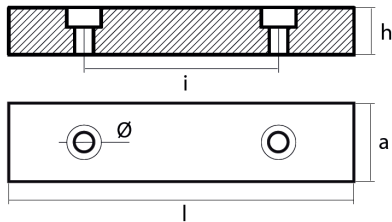

00239-1

Rectangular plate - Serie Small plates / Piastre piccole

ZN Zinc Brand: n/a

Rectangular plate h.c. 62
 GDF series

Product technical specification

COD	kg	lbs		i	l	a	h	Ø
00239-1	0.27	0.60	mm	62	110	25	15	6
			inch	2.44	4.33	0.98	0.59	0.24

Main features

Catalog page:

Other information

Barcode: 8059617816735

Boat type: various

Specific: small paltes for flaps and rudder