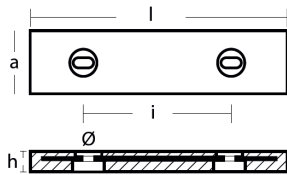

## 00243AL

Rectangular plates with insert HC60-80 - Serie Plates / Piastre

**AL** Aluminium Brand: n/a

Rectangular plate with insert  
Plate with insert H.C. 60-80

### Product technical specification

COD	kg	lbs		i	l	a	h	Ø
00243AL	0.50	1.09	mm	70	147	65	22	13x25
			inch	2.76	5.79	2.56	0.87	0.51x0.98

### Other information

**Barcode:** 8052744985299  
**Boat type:** various  
**Specific:** Rectangular plate with insert