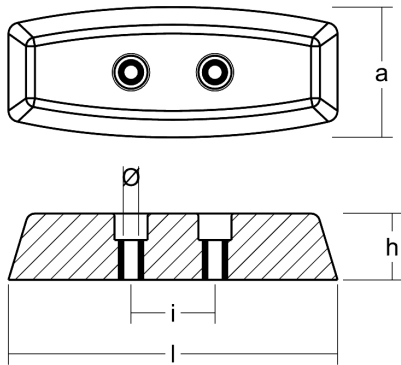

00247

Rectangular plate - Serie Small plates / Piastre piccole

ZN Zinc Brand: Humphree

Rectangular plate h.c. 38
Humphree series

Product technical specification

COD	kg	lbs		i	l	a	h	Ø
00247	1.24	2.73	mm	38	149	59	30	7
			inch	1.50	5.87	2.32	1.18	0.28

Main features

Catalog page:

Other information

Barcode: 8052530700020

Boat type: various

Specific: small paltes for flaps and rudder