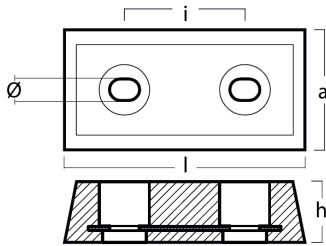

00262-2AL

Rectangular plates with insert HC 100 -110 - Serie Plates / Piastre

AL Aluminium Brand: n/a

Rectangular plate with insert
Plate with insert HC 100 -110

Product technical specification

COD	kg	lbs		i	l	a	h	Ø
00262-2AL	2.30	5.07	mm	100	200	100	50	25x18
			inch	3.94	7.87	3.94	1.97	0.98x0.71

Main features

Catalog page:

Other information

Barcode: 8052744987101

Boat type: various

Specific: Rectangular plate with insert