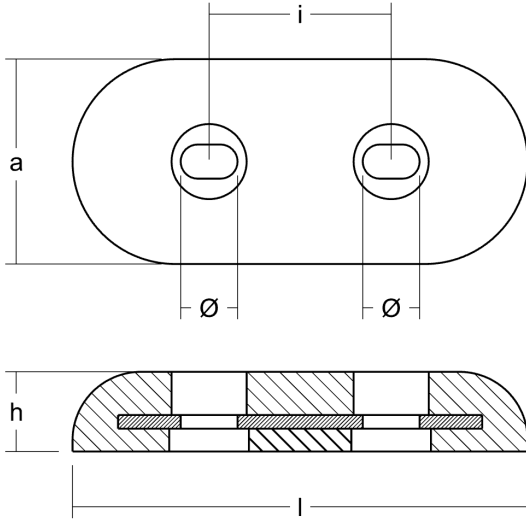

00282AL

Plates with other shapes - Serie Plates / Piastre

AL Aluminium Brand: n/a

Oval plate without insert

Product technical specification

COD	kg	lbs		i	l	a	h	Ø
00282AL	1.20	2.65	mm	80	200	90	35	15
			inch	3.15	7.87	3.54	1.38	0.59

Main features

Catalog page: 0

Other information

Barcode: 8058774832367

Boat type: various

Specific: Oval plate