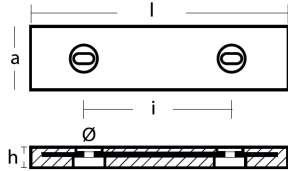

TECNOSEAL FOUNDRY s.r.l
Via Senese, 193
58100 Grosseto
ITALY
www.tecnoseal.it

Headquarters
Tel. +39 0564 453792

Commerciale Italia
Tel. +39 0564 465483
nautica.italia@tecnoseal.it

Export department
Tel. +39 0564 453917
sales@tecnoseal.com

TECNOSEAL MARINE ANODES USA
2070 NW29th St. - Oakland Park
Fort Lauderdale, FL 33311 - USA
Tel: +1 (954) 874.6309
info@tecnoseal-usa.com
www.tecnoseal-usa.com

TECNOSEAL UK LTD
Unit 5, Crosshouse Centre
The Crosshouse Road
Southampton - SO14 5GZ - UK
Tel: +44 (0) 2380 338941
sales@tecnoseal.co.uk
www.tecnoseal.co.uk

TECNOSEAL NL B.V.
Moerbeij 2b
3371 NZ
Hardinxveld-Giessendam
NETHERLANDS
Tel. +31 (0) 85 486 1999
sales@tecnoseal.nl
www.tecnoseal.nl

00231

Rectangular plates with insert HC 100 -110 - Serie Plates / Piastre

ZN Zinc Brand: n/a

Rectangular plate with insert
Plate with insert HC 100 -110

Product technical specification

COD	kg	lbs		i	l	a	h	Ø
00231	3.76	8.28	mm	100	210	100	30	18x25
			inch	3.94	8.27	3.94	1.18	0.71x0.98

Main features

Catalog page:

Other information

Barcode: 8033837060529

Boat type: various

Specific: Rectangular plate with insert