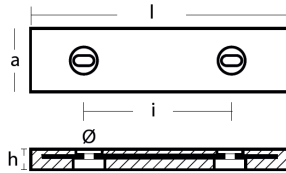

AL Aluminium Brand: n/a

Rectangular plate with insert
Plate with insert HC 100 -110

Product technical specification

COD	kg	lbs		i	l	a	h	Ø
00231/AL	1.54	3.39	mm	100	210	100	30	18x25
			inch	3.94	8.27	3.94	1.18	0.71x0.98

Main features

Catalog page:

Other information

Barcode: 8059617810450

Boat type: various

Specific: Rectangular plate with insert