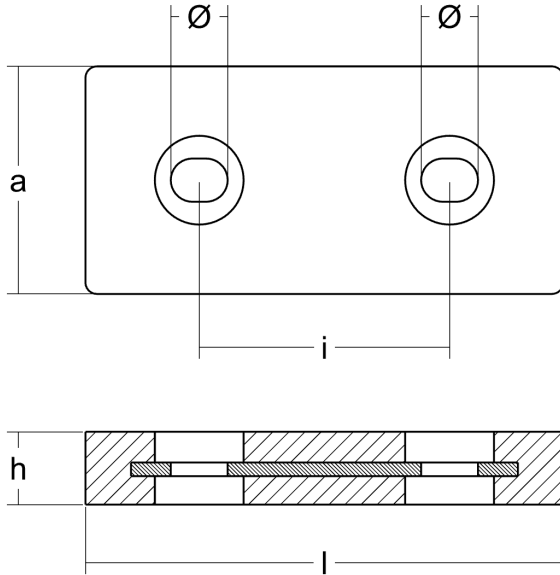

## 00238AL

Rectangular plates with insert HC 100 -110 - Serie Plates / Piastre

**AL** Aluminium Brand: n/a

Rectangular plate with insert

### Product technical specification

COD	kg	lbs		i	l	a	h	Ø
00238AL	1.80	3.97	mm	110	210	100	32	19x25
			inch	4.33	8.27	3.94	1.26	0.75x0.98

### Other information

Barcode: 8052744985282

Boat type: various

Specific: Rectangular plate with insert