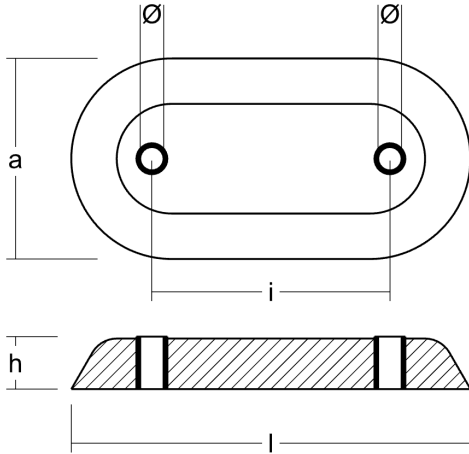

TEC-Z-406

Oval plates - Serie Plates / Piastre

ZN Zinc Brand: n/a

Oval plate with insert

Product technical specification

COD	kg	lbs		i	l	a	h	Ø
TEC-Z-406	3.03	6.67	mm	127	213	107	27	12.50
			inch	5.00	8.39	4.21	1.06	0.49

Main features

Catalog page:

Other information

Barcode: 8033837068792

Boat type: various

Specific: Oval plate