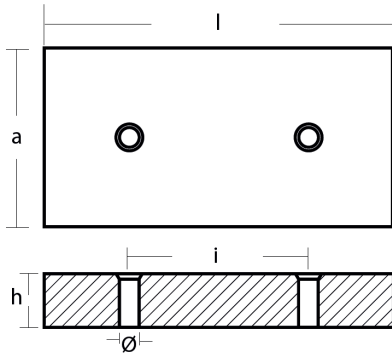

00237

Rectangular plates without insert - Serie Plates / Piastre

ZN Zinc Brand: n/a

Rectangular plate without insert

Product technical specification

COD	kg	lbs		i	l	a	h	Ø
00237	4.36	9.60	mm	120	220	100	30	10.50
			inch	4.72	8.66	3.94	1.18	0.41

Main features

Catalog page:

Other information

Barcode: 8033837060581

Boat type: various

Specific: Rectangular plate with insert