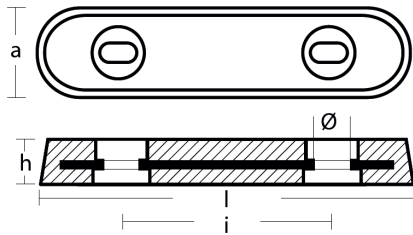

00242

Rectangular plates with insert HC 140 - 160 - Serie Plates / Piastre

ZN Zinc Brand: n/a

Rectangular plate with insert
Plate with insert h.c. 150 - 170

Product technical specification

COD	kg	lbs		i	l	a	h	Ø
00242	4.21	9.28	mm	160	280	85	30	12x30
			inch	6.30	11.02	3.35	1.18	0.47x1.18

Main features

Catalog page:

Other information

Barcode: 8033837060635

Boat type: various

Specific: Rectangular plate with insert