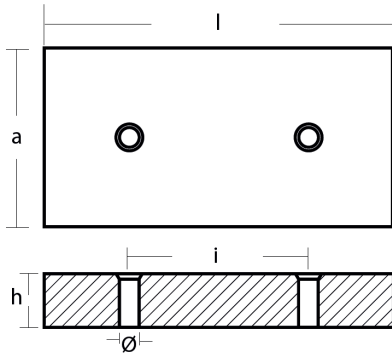

TECNOSEAL FOUNDRY s.r.l
Via Senese, 193
58100 Grosseto
ITALY
www.tecnoseal.it

Headquarters
Tel. +39 0564 453792

Commerciale Italia
Tel. +39 0564 465483
nautica.italia@tecnoseal.it

Export department
Tel. +39 0564 453917
sales@tecnoseal.com

TECNOSEAL MARINE ANODES USA
2070 NW29th St. - Oakland Park
Fort Lauderdale, FL 33311 - USA
Tel: +1 (954) 874.6309
info@tecnoseal-usa.com
www.tecnoseal-usa.com

TECNOSEAL UK LTD
Unit 5, Crosshouse Centre
The Crosshouse Road
Southampton - SO14 5GZ - UK
Tel: +44 (0) 2380 338941
sales@tecnoseal.co.uk
www.tecnoseal.co.uk

TECNOSEAL NL B.V.
Moerbeij 2b
3371 NZ
Hardinxveld-Giessendam
NETHERLANDS
Tel. +31 (0) 85 486 1999
sales@tecnoseal.nl
www.tecnoseal.nl

00255AL

Rectangular plates without insert - Serie Plates / Piastre

AL Aluminium Brand: n/a

Rectangular plate without insert

Product technical specification

COD	kg	lbs		i	l	a	h	Ø
00255AL	2.97	6.55	mm	125	300	150	26	10.50
			inch	4.92	11.81	5.91	1.02	0.41

Main features

Catalog page:

Other information

Barcode: 8059617810481

Boat type: various

Specific: Rectangular plate with insert