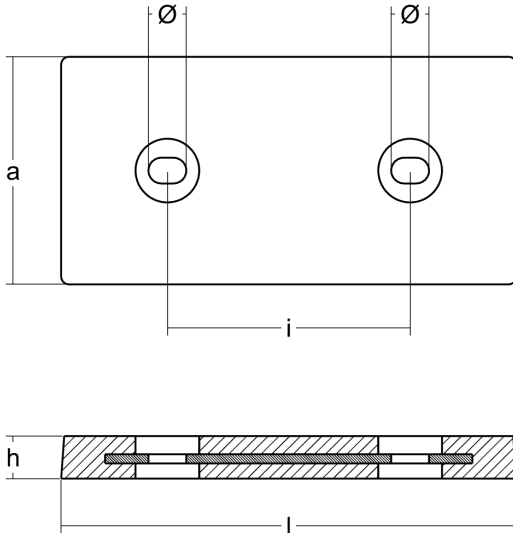

## 00264

Rectangular plates with insert HC 140 - 160 - Serie Plates / Piastre

**ZN** Zinc Brand: n/a

Rectangular plate with insert  
Plate with insert HC 140 - 160

### Product technical specification

COD	kg	lbs		i	l	a	h	Ø
00264	8.16	17.98	mm	160	300	150	28	17x25
			inch	6.30	11.81	5.91	1.10	0.67x0.98

### Other information

Barcode: 8033837060772

Boat type: various

Specific: Rectangular plate with insert