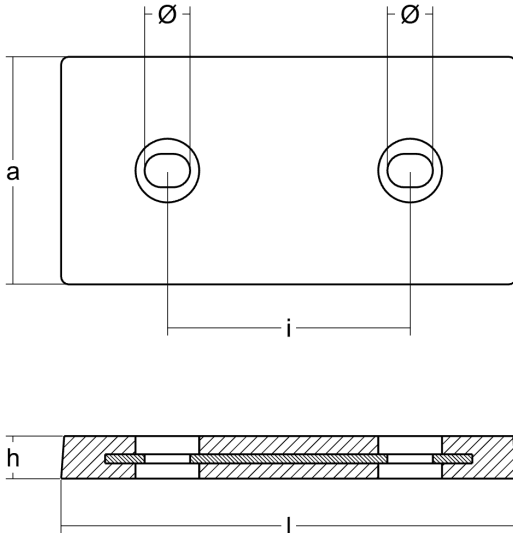

00264-1

Rectangular plates with insert HC 140 - 160 - Serie Plates / Piastre

ZN Zinc Brand: n/a

Rectangular plate with insert
Plate with insert HC 140 - 160

Product technical specification

COD	kg	lbs		i	l	a	h	Ø
00264-1	8.000	17.64	mm	160	300	150	28	22x30
			inch	6.30	11.81	5.91	1.10	0.87x1.18

Main features

Catalog page: 0

Other information

Barcode: 8058774832336

Boat type: various

Specific: Rectangular plate with insert