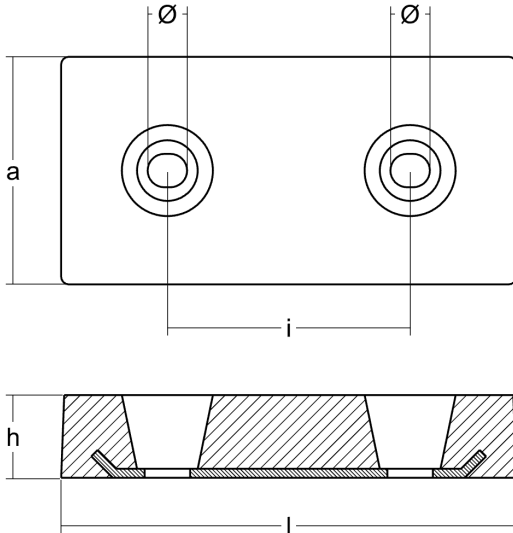

00265N

Rectangular plates with insert HC 140 - 160 - Serie Plates / Piastre

ZN Zinc Brand: n/a

Rectangular plate with insert
Plate with insert HC 140 - 160

Product technical specification

COD	kg	lbs		i	l	a	h	Ø
00265N	21	46.30	mm	160	300	200	55	22x26
			inch	6.30	11.81	7.87	2.17	0.87x1.02

Main features

Catalog page: 0

Other information

Barcode: 8052744981956

Boat type: various

Specific: Rectangular plate with insert