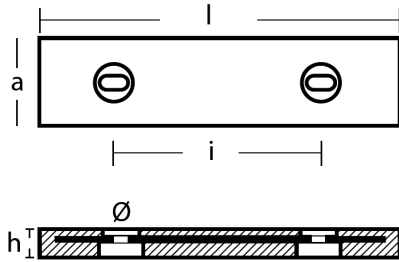

TECNOSEAL FOUNDRY s.r.l
Via Senese, 193
58100 Grosseto
ITALY
www.tecnoseal.it

Headquarters
Tel. +39 0564 453792

Commerciale Italia
Tel. +39 0564 465483
nautica.italia@tecnoseal.it

Export department
Tel. +39 0564 453917
sales@tecnoseal.com

TECNOSEAL MARINE ANODES USA
2070 NW29th St. - Oakland Park
Fort Lauderdale, FL 33311 - USA
Tel: +1 (954) 874.6309
info@tecnoseal-usa.com
www.tecnoseal-usa.com

TECNOSEAL UK LTD
Unit 5, Crosshouse Centre
The Crosshouse Road
Southampton - SO14 5GZ - UK
Tel: +44 (0) 2380 338941
sales@tecnoseal.co.uk
www.tecnoseal.co.uk

TECNOSEAL NL B.V.
Moerbeij 2b
3371 NZ
Hardinxveld-Giessendam
NETHERLANDS
Tel. +31 (0) 85 486 1999
sales@tecnoseal.nl
www.tecnoseal.nl

00275EAL

Large bars - Serie Large bars / Piastre larghe

AL Aluminium Brand: n/a

Large bar h.c. 230

Product technical specification

COD	kg	lbs		i	l	a	h	Ø
00275EAL	3.53	7.78	mm	230	455	105	35	22x30
			inch	9.06	17.91	4.13	1.38	0.87x1.18

Main features

Catalog page:

Other information

Barcode: 8059617810597

Boat type: workboats and ships

Specific: Large bars