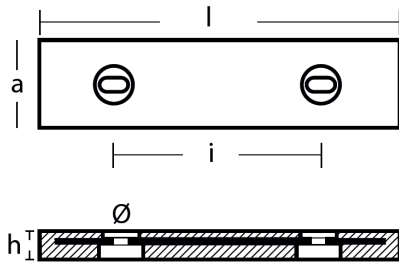

TECNOSEAL FOUNDRY s.r.l
Via Senese, 193
58100 Grosseto
ITALY
www.tecnoseal.it

Headquarters
Tel. +39 0564 453792

Commerciale Italia
Tel. +39 0564 465483
nautica.italia@tecnoseal.it

Export department
Tel. +39 0564 453917
sales@tecnoseal.com

TECNOSEAL MARINE ANODES USA
2070 NW29th St. - Oakland Park
Fort Lauderdale, FL 33311 - USA
Tel: +1 (954) 874.6309
info@tecnoseal-usa.com
www.tecnoseal-usa.com

TECNOSEAL UK LTD
Unit 5, Crosshouse Centre
The Crosshouse Road
Southampton - SO14 5GZ - UK
Tel: +44 (0) 2380 338941
sales@tecnoseal.co.uk
www.tecnoseal.co.uk

TECNOSEAL NL B.V.
Moerbeij 2b
3371 NZ
Hardinxveld-Giessendam
NETHERLANDS
Tel. +31 (0) 85 486 1999
sales@tecnoseal.nl
www.tecnoseal.nl

00276EAL

Large bars - Serie Large bars / Piastre larghe

AL Aluminium Brand: n/a

Large bar h.c. 230

Product technical specification

COD	kg	lbs		i	l	a	h	Ø
00276EAL	4.74	10.45	mm	230	455	100	40	22x30
			inch	9.06	17.91	3.94	1.57	0.87x1.18

Main features

Catalog page:

Other information

Barcode: 8059617810610

Boat type: workboats and ships

Specific: Large bars