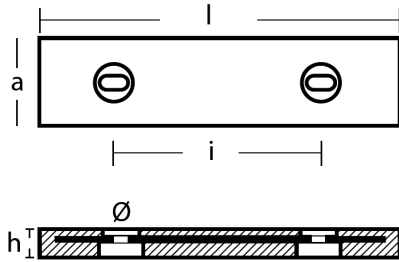

TECNOSEAL FOUNDRY s.r.l
Via Senese, 193
58100 Grosseto
ITALY
www.tecnoseal.it

Headquarters
Tel. +39 0564 453792

Commerciale Italia
Tel. +39 0564 465483
nautica.italia@tecnoseal.it

Export department
Tel. +39 0564 453917
sales@tecnoseal.com

TECNOSEAL MARINE ANODES USA
2070 NW29th St. - Oakland Park
Fort Lauderdale, FL 33311 - USA
Tel: +1 (954) 874.6309
info@tecnoseal-usa.com
www.tecnoseal-usa.com

TECNOSEAL UK LTD
Unit 5, Crosshouse Centre
The Crosshouse Road
Southampton - SO14 5GZ - UK
Tel: +44 (0) 2380 338941
sales@tecnoseal.co.uk
www.tecnoseal.co.uk

TECNOSEAL NL B.V.
Moerbeij 2b
3371 NZ
Hardinxveld-Giessendam
NETHERLANDS
Tel. +31 (0) 85 486 1999
sales@tecnoseal.nl
www.tecnoseal.nl

00277EAL

Large bars - Serie Large bars / Piastre larghe

AL Aluminium Brand: n/a

Large bar h.c. 230

Product technical specification

COD	kg	lbs		i	l	a	h	Ø
00277EAL	5.50	12.13	mm	230	455	100	47	22x30
			inch	9.06	17.91	3.94	1.85	0.87x1.18

Main features

Catalog page:

Other information

Barcode: 8059617810634

Boat type: workboats and ships

Specific: Large bars