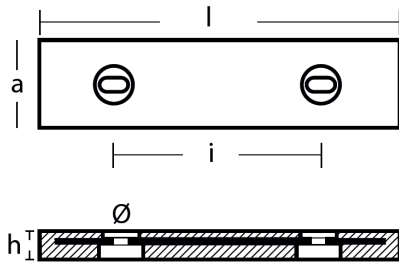

## 00279EAL

Large bars - Serie Large bars / Piastre larghe

**AL** Aluminium Brand: n/a

Large bar h.c. 160

### Product technical specification

COD	kg	lbs		i	l	a	h	Ø
00279EAL	8.50	18.74	mm	160	490	120	60	22x30
			inch	6.30	19.29	4.72	2.36	0.87x1.18