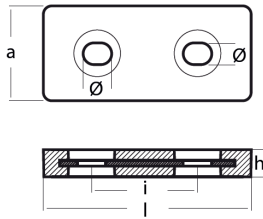

## TEC-ZHC-2

Rectangular plates with insert HC60-80 - Serie Plates / Piastre

**ZN** Zinc Brand: n/a

Rectangular plate with insert  
Plate with insert h.c. 60 - 80

### Product technical specification

COD	kg	lbs		i	l	a	h	Ø
TEC-ZHC-2	1.06	2.32	mm	70	145	66	19	15x25
			inch	2.76	5.71	2.60	0.75	0.59x0.98

### Other information

Barcode: 8033837068754

Boat type: various

Specific: Rectangular plate with insert