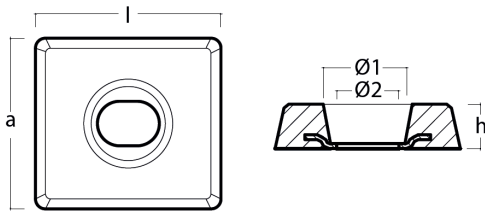

00267-2

Square plate - Serie Small plates / Piastre piccole

ZN Zinc Brand: n/a

Square plate
Mitsubishi type

Product technical specification

COD	kg	lbs		l	a	h	Ø1	Ø2
00267-2	0.54	1.19	mm	75	69	20	35	17x25
			inch	2.95	2.72	0.79	1.38	0.67x0.98

Main features

Catalog page:

Other information

Barcode: 8052744982076

Boat type: various

Specific: n/a