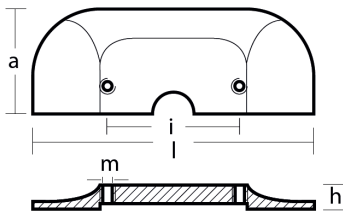

AL Aluminium Brand: Mercury -
Mercruiser

Mercruiser Cavitation plate

Product technical specification

COD	kg	lbs		l	a	h	i	m
00814AL	0.28	0.62	mm	190	72	16	83	1/4'UNC
			inch	7.48	2.83	0.63	3.27	mm

Main features