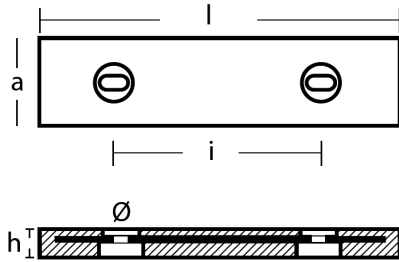

TECNOSEAL FOUNDRY s.r.l
Via Senese, 193
58100 Grosseto
ITALY
www.tecnoseal.it

Headquarters
Tel. +39 0564 453792

Commerciale Italia
Tel. +39 0564 465483
nautica.italia@tecnoseal.it

Export department
Tel. +39 0564 453917
sales@tecnoseal.com

TECNOSEAL MARINE ANODES USA
2070 NW29th St. - Oakland Park
Fort Lauderdale, FL 33311 - USA
Tel: +1 (954) 874.6309
info@tecnoseal-usa.com
www.tecnoseal-usa.com

TECNOSEAL UK LTD
Unit 5, Crosshouse Centre
The Crosshouse Road
Southampton - SO14 5GZ - UK
Tel: +44 (0) 2380 338941
sales@tecnoseal.co.uk
www.tecnoseal.co.uk

TECNOSEAL NL B.V.
Moerbeij 2b
3371 NZ
Hardinxveld-Giessendam
NETHERLANDS
Tel. +31 (0) 85 486 1999
sales@tecnoseal.nl
www.tecnoseal.nl

00278EAL

Large bars - Serie Large bars / Piastre larghe

AL Aluminium Brand: n/a

Large bar h.c. 300

Product technical specification

COD	kg	lbs		i	l	a	h	Ø
00278EAL	10.98	24.21	mm	300	540	130	70	22x30
			inch	11.81	21.26	5.12	2.76	0.87x1.18

Main features

Catalog page:

Other information

Barcode: 8059617810658

Boat type: workboats and ships

Specific: Large bars