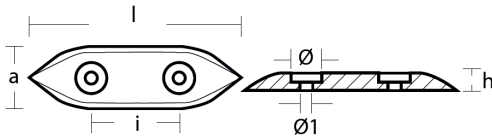

TECNOSEAL FOUNDRY s.r.l
Via Senese, 193
58100 Grosseto
ITALY
www.tecnoseal.it

Headquarters
Tel. +39 0564 453792

Commerciale Italia
Tel. +39 0564 465483
nautica.italia@tecnoseal.it

Export department
Tel. +39 0564 453917
sales@tecnoseal.com

TECNOSEAL MARINE ANODES USA
2070 NW29th St. - Oakland Park
Fort Lauderdale, FL 33311 - USA
Tel: +1 (954) 874.6309
info@tecnoseal-usa.com
www.tecnoseal-usa.com

TECNOSEAL UK LTD
Unit 5, Crosshouse Centre
The Crosshouse Road
Southampton - SO14 5GZ - UK
Tel: +44 (0) 2380 338941
sales@tecnoseal.co.uk
www.tecnoseal.co.uk

TECNOSEAL NL B.V.
Moerbeij 2b
3371 NZ
Hardinxveld-Giessendam
NETHERLANDS
Tel. +31 (0) 85 486 1999
sales@tecnoseal.nl
www.tecnoseal.nl

01600

Chrysler - Serie Small plates / Piastre piccole

ZN Zinc Brand: n/a

Chrysler Plate

Product technical specification

COD	kg	lbs		i	l	a	h	Ø	Ø1
01600	0.19	0.42	mm	52	123	36	10	17	7
			inch	2.05	4.84	1.42	0.39	0.67	0.28

Main features

Catalog page:

Other information

Barcode: 8033837066132

Boat type: various

Specific: small paltes for flaps and rudder