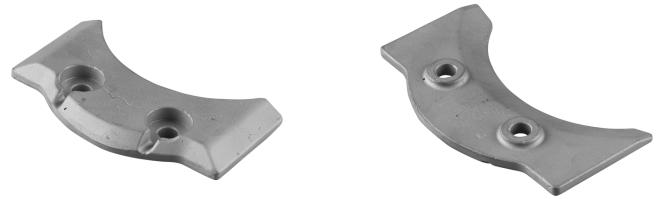

ZN Zinc Brand: Yamaha

Yamaha anode plate for sterndrive

Product technical specification

| COD | kg | lbs | | l | a | h | i | Ø |
|-------|------|------|------|------|------|------|------|------|
| 01158 | 0.33 | 0.73 | mm | 120 | 70 | 11 | 50 | 8.50 |
| | | | inch | 4.72 | 2.76 | 0.43 | 1.97 | 0.33 |