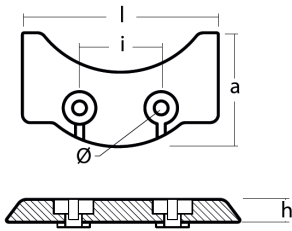

ZN Zinc Brand: Yamaha

Yamaha anode plate for sterndrive

Product technical specification

| COD | kg | lbs | | l | a | h | i | Ø |
|-------|------|------|------|------|------|------|------|------|
| 01158 | 0.33 | 0.73 | mm | 120 | 70 | 11 | 50 | 8.50 |
| | | | inch | 4.72 | 2.76 | 0.43 | 1.97 | 0.33 |