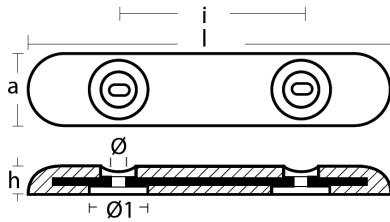

## 00272EAL

UK type bars - Serie UK type bars and rubber pad / Piastre tipo UK e guarnizioni in gomma

**AL** Aluminium Brand: n/a

UK type bar h.c. 230  
Fairline

### Product technical specification

COD	kg	lbs		i	l	a	h	Ø	Ø1
00272EAL	2.80	6.17	mm	230	455	94	40	19x30	70
			inch	9.06	17.91	3.70	1.57	0.75x1.18	2.76

### Other information

Barcode: 8059617810559

Boat type: Yacht & Superyacht

Specific: UK type